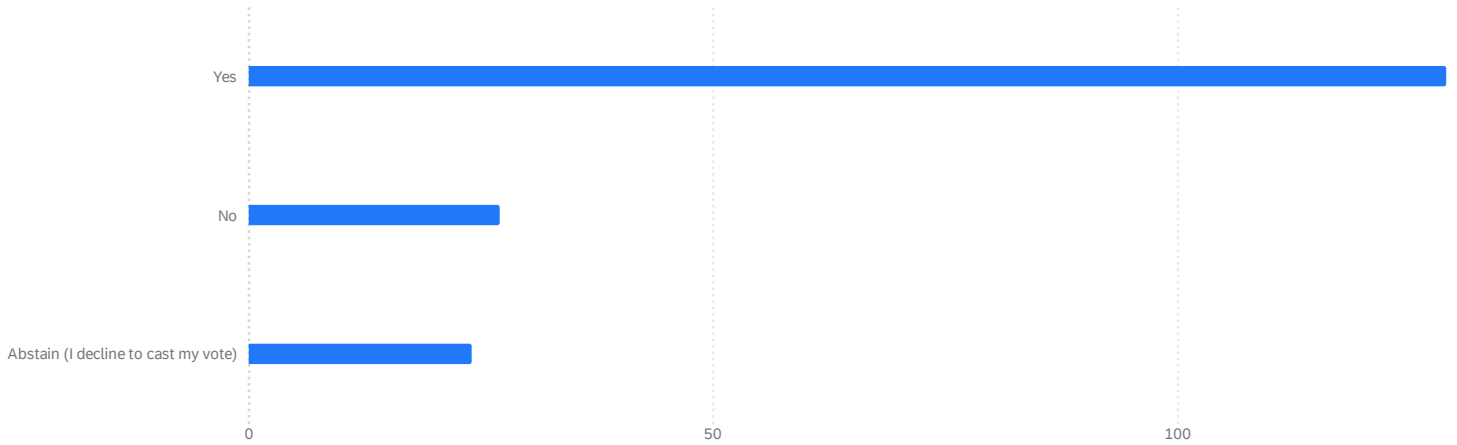

Vice President of External Affairs - Marcus Nieva: 180 ⓘ

Vice President of External Affairs - Marcus Nieva: 180 ⓘ

Q14 - Vice President of External Affairs - Marcus Nieva:	Percentage	Count
Yes	72%	129
No	15%	27
Abstain (I decline to cast my vote)	13%	24

Vice President of External Affairs - Marcus Nieva: 180 ⓘ

Vice President of External Affairs - Marcus Nieva:	Average	Minimum	Maximum	Count
Yes	5.00	5.00	5.00	129
No	4.00	4.00	4.00	27
Abstain (I decline to cast my vote)	3.00	3.00	3.00	24